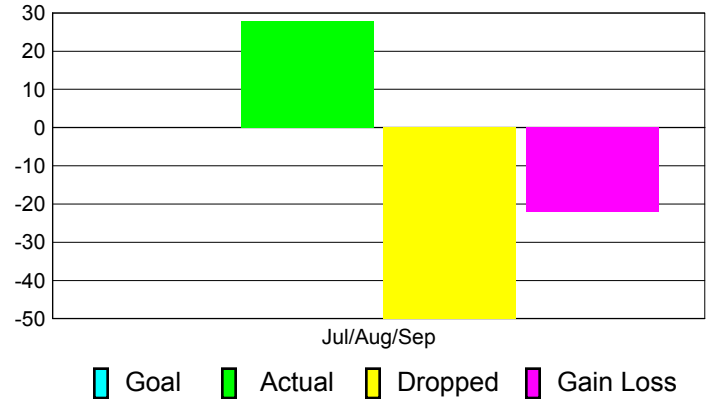

Membership Results 2012-2013

Goal, New, Dropped, Gain/Loss