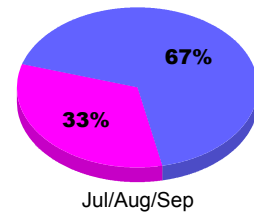

Membership Results
2012-2013

Membership
2011-2012

Month	Net Memb Goal	Actual New Memb	Actual Dropped Memb	Gain/Loss of Memb	Gain/Loss of Memb
Jul/Aug/Sep	0	28	-50	-22	-12
Totals	0	28	-50	-22	-12

Membership Results 2012-2013

Goal, New, Dropped, Gain/Loss

Comparison of Membership Gain/Loss

Current Year Compared to the Previous Year

Gender Comparison 2012-2013

Male Female